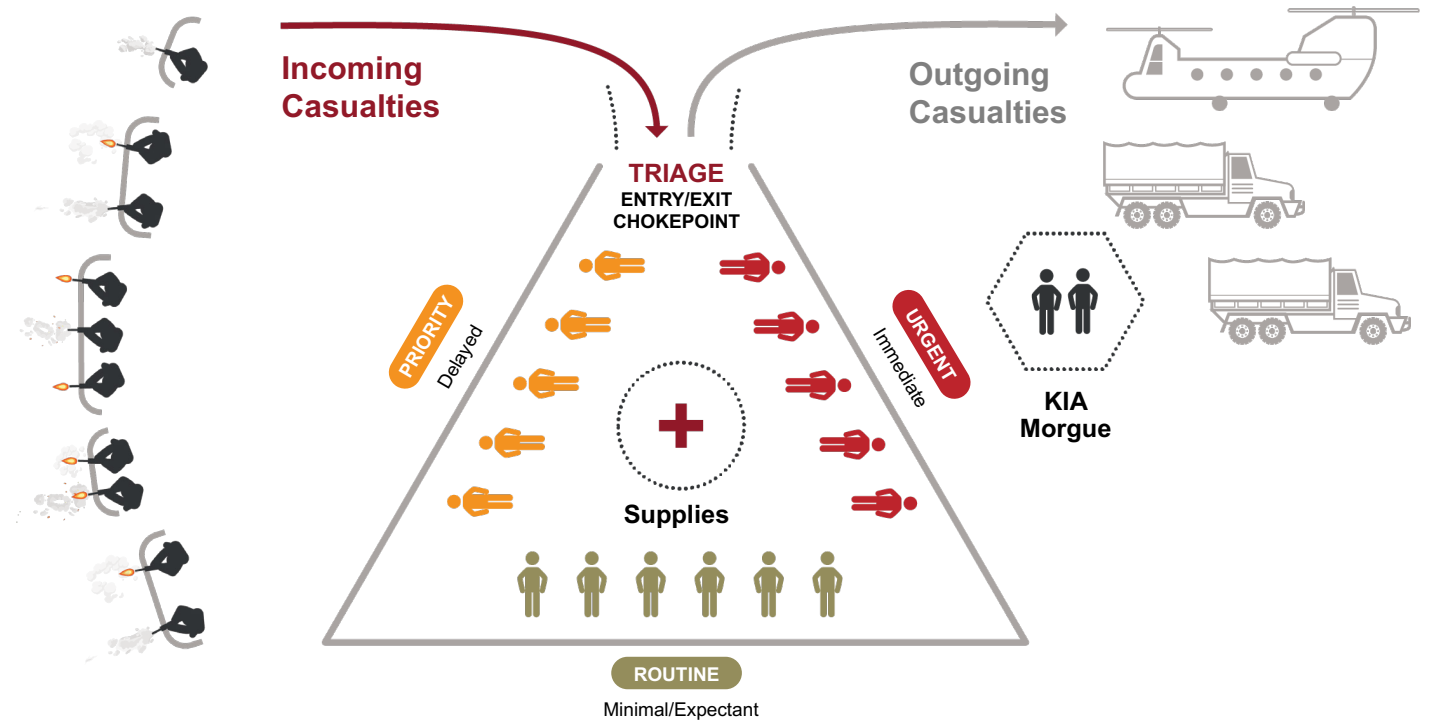

CASUALTY COLLECTION POINT

NOTE: CCP layouts may vary depending on unit SOPs, mission, tactical situation, terrain, etc.

Casualty Collection Point: Linear CCP with separate entry and exit points

Casualty Collection Point: Linear CCP with shared entry and exit point

CASUALTY COLLECTION POINT

Continued...

Casualty Collection Point: Triangular CCP with shared entry and exit point

Casualty Collection Point: Building - Rooms

CASUALTY COLLECTION POINT

Continued...

Casualty Collection Point: Building – Open hangar