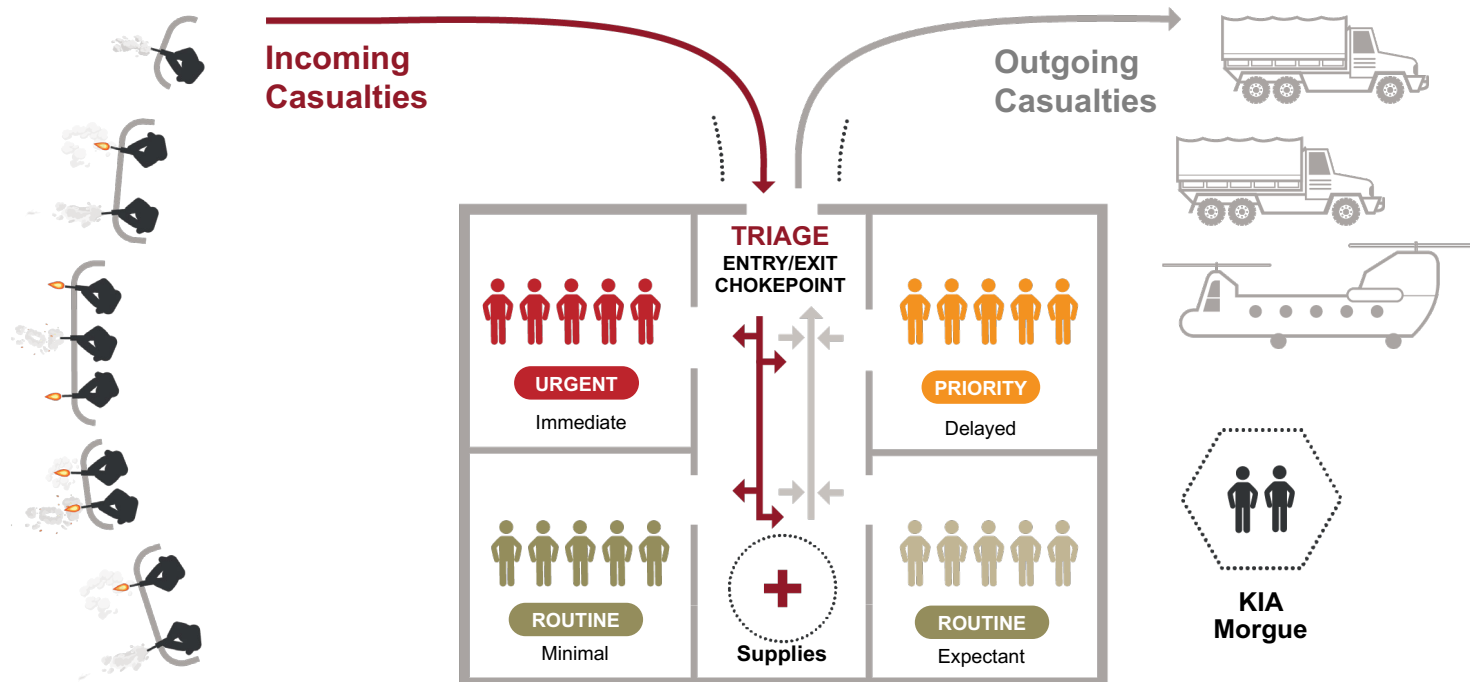

CASUALTY COLLECTION POINT

NOTE: CCP layouts may vary depending on unit SOPs, mission, tactical situation, terrain, etc.

Casualty Collection Point: Linear CCP with separate entry and exit points

Casualty Collection Point: Linear CCP with shared entry and exit point

CASUALTY COLLECTION POINT

Continued...

Casualty Collection Point: Triangular CCP with shared entry and exit point

Casualty Collection Point: Building - Rooms

CASUALTY COLLECTION POINT

Continued...

Casualty Collection Point: Building – Open hangar