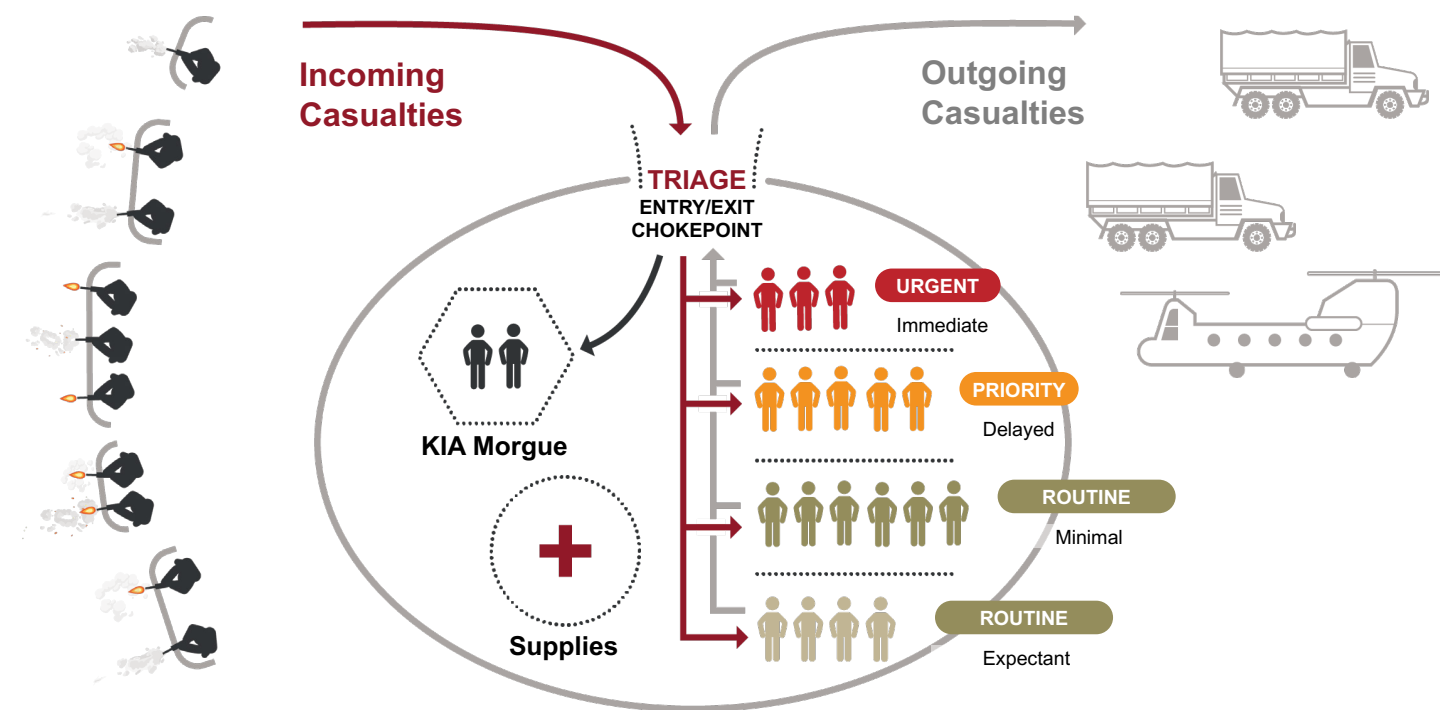

CASUALTY COLLECTION POINT

NOTE: CCP layouts may vary depending on unit SOPs, mission, tactical situation, terrain, etc.

Casualty Collection Point: Linear CCP with separate entry and exit points

Casualty Collection Point: Linear CCP with shared entry and exit point

CASUALTY COLLECTION POINT

Continued...

Casualty Collection Point: Triangular CCP with shared entry and exit point

Casualty Collection Point: Building - Rooms

CASUALTY COLLECTION POINT

Continued...

Casualty Collection Point: Building – Open hangar