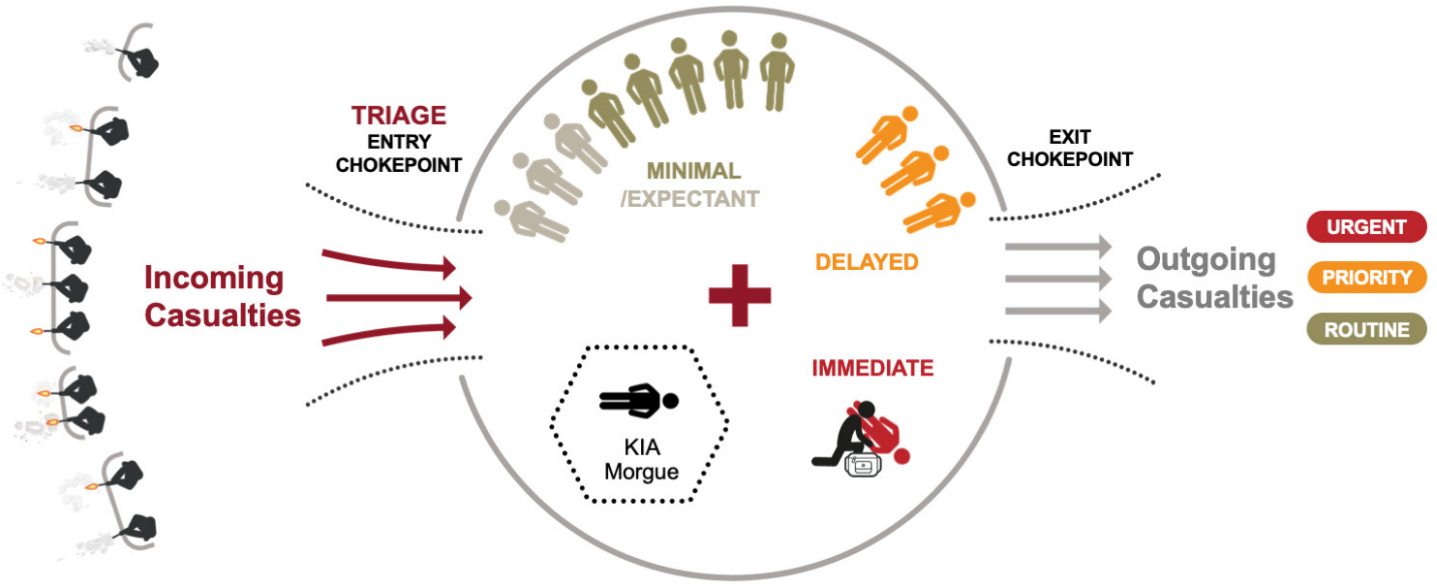

CASUALTY COLLECTION POINT

NOTE: CCP layouts may vary depending on unit SOPs, mission, tactical situation, terrain, etc.

Casualty Collection Point: Linear CCP with separate entry and exit points

Casualty Collection Point: Linear CCP with shared entry and exit point

CASUALTY COLLECTION POINT

Continued...

Casualty Collection Point: Triangular CCP with shared entry and exit point

Casualty Collection Point: Building - Rooms

CASUALTY COLLECTION POINT

Continued...

Casualty Collection Point: Building – Open hangar