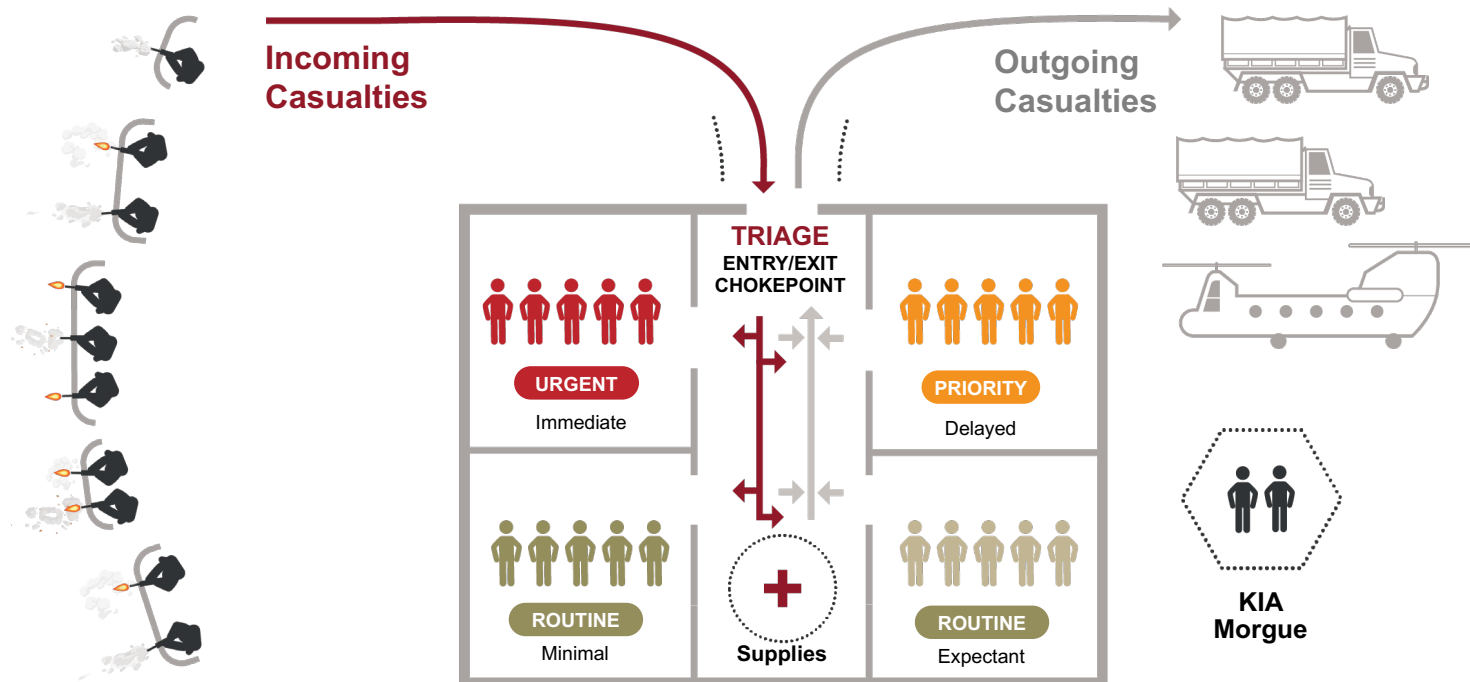

# CASUALTY COLLECTION POINT

**NOTE:** CCP layouts may vary depending on unit SOPs, mission, tactical situation, terrain, etc.

**Casualty Collection Point:** Linear CCP with separate entry and exit points

**Casualty Collection Point:** Linear CCP with shared entry and exit point

# CASUALTY COLLECTION POINT

Continued...

Casualty Collection Point: Triangular CCP with shared entry and exit point

Casualty Collection Point: Building - Rooms

# CASUALTY COLLECTION POINT

Continued...

Casualty Collection Point: Building – Open hangar