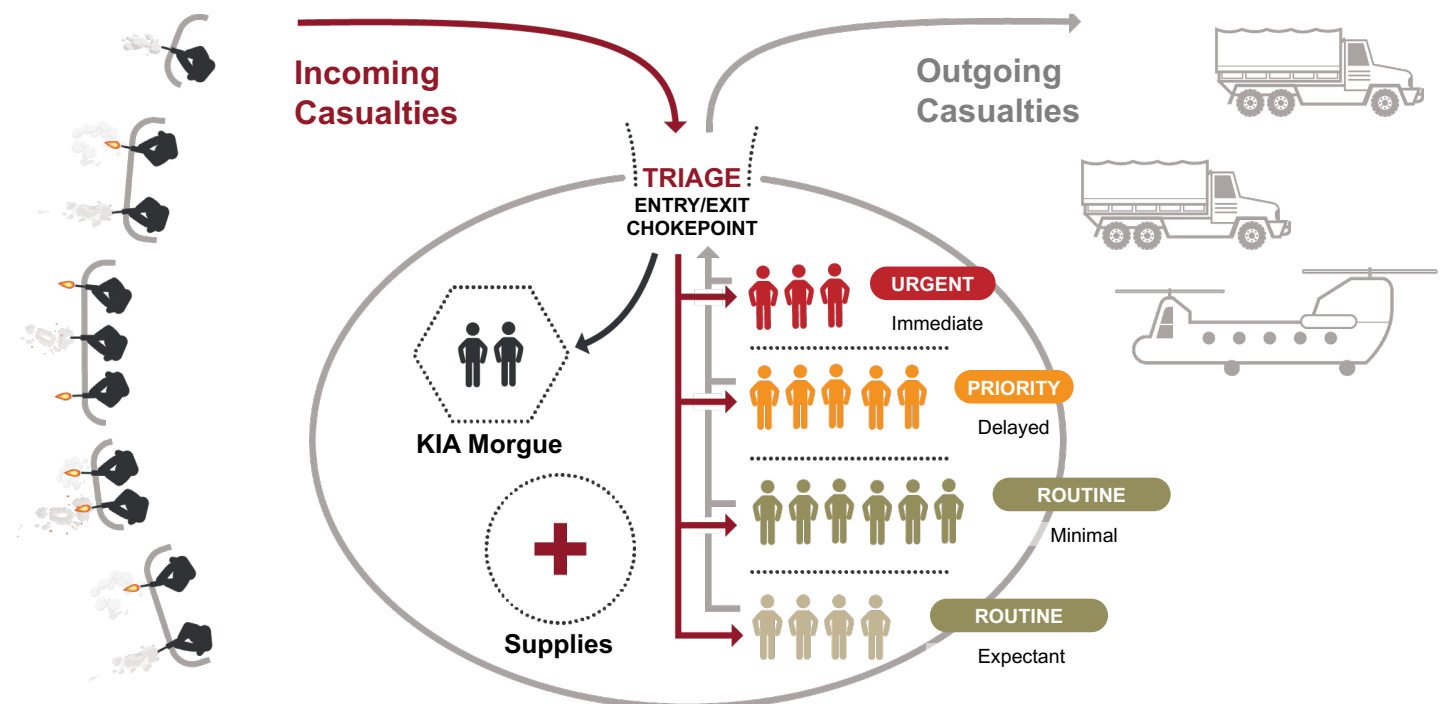

# CASUALTY COLLECTION POINT

**NOTE:** CCP layouts may vary depending on unit SOPs, mission, tactical situation, terrain, etc.

**Casualty Collection Point:** Linear CCP with separate entry and exit points

**Casualty Collection Point:** Linear CCP with shared entry and exit point

# CASUALTY COLLECTION POINT

Continued...

Casualty Collection Point: Triangular CCP with shared entry and exit point

Casualty Collection Point: Building - Rooms

# CASUALTY COLLECTION POINT

Continued...

Casualty Collection Point: Building – Open hangar