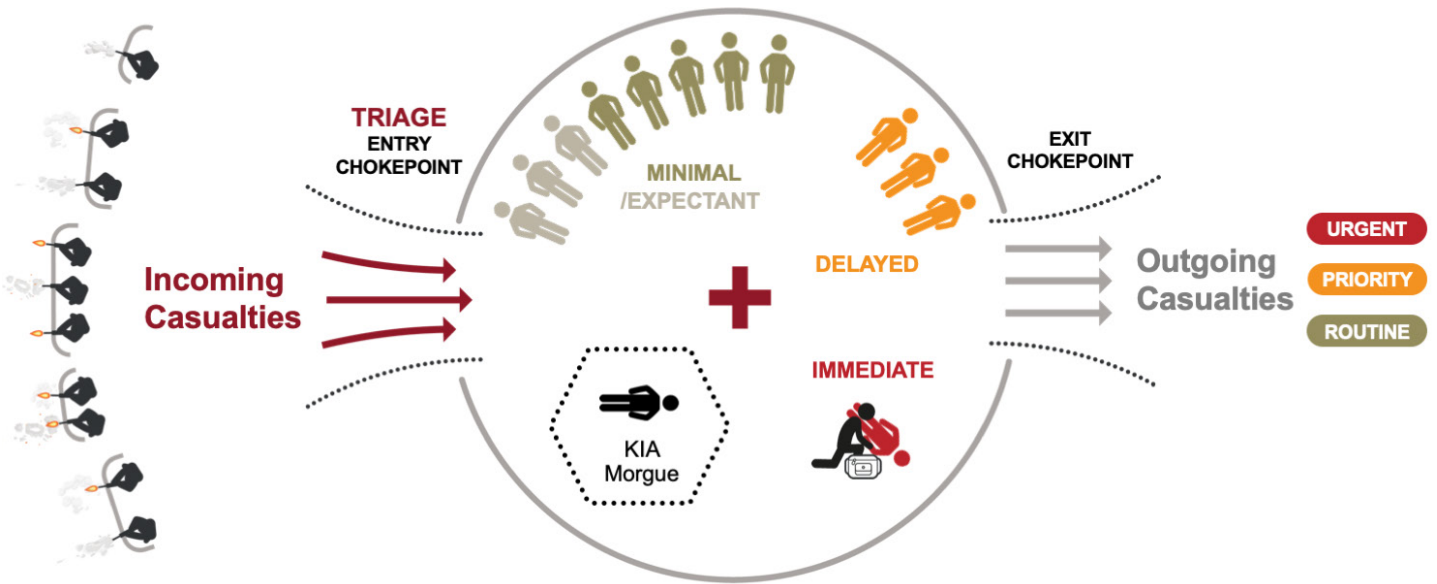

# CASUALTY COLLECTION POINT

**NOTE:** CCP layouts may vary depending on unit SOPs, mission, tactical situation, terrain, etc.

**Casualty Collection Point:** Linear CCP with separate entry and exit points

**Casualty Collection Point:** Linear CCP with shared entry and exit point

# CASUALTY COLLECTION POINT

Continued...

Casualty Collection Point: Triangular CCP with shared entry and exit point

Casualty Collection Point: Building - Rooms

# CASUALTY COLLECTION POINT

Continued...

Casualty Collection Point: Building – Open hangar