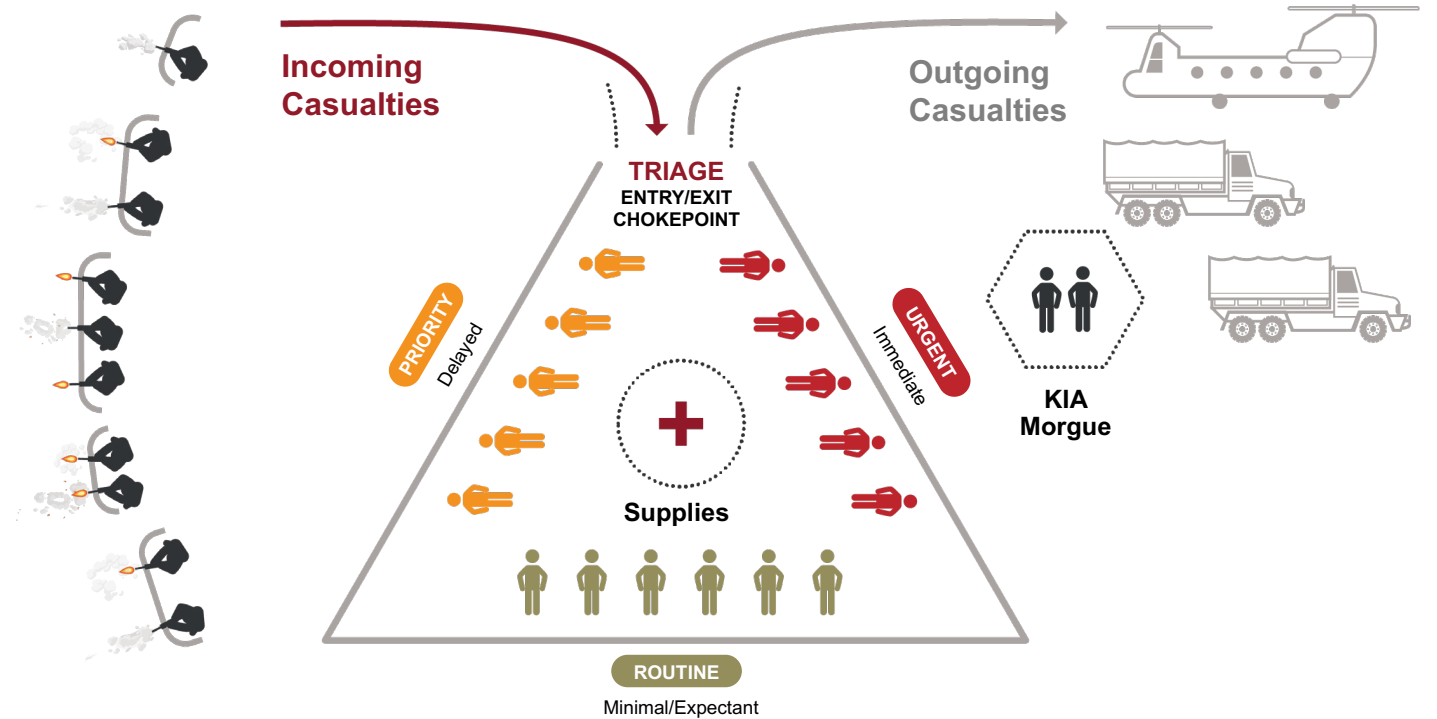

# CASUALTY COLLECTION POINT

**NOTE:** CCP layouts may vary depending on unit SOPs, mission, tactical situation, terrain, etc.

**Casualty Collection Point:** Linear CCP with separate entry and exit points

**Casualty Collection Point:** Linear CCP with shared entry and exit point

# CASUALTY COLLECTION POINT

Continued...

Casualty Collection Point: Triangular CCP with shared entry and exit point

Casualty Collection Point: Building - Rooms

# CASUALTY COLLECTION POINT

Continued...

Casualty Collection Point: Building – Open hangar